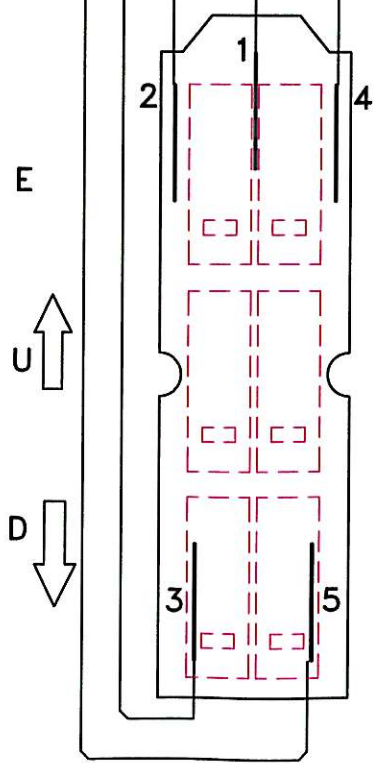

ELECTRONIC PLATE { ref.901130 (110V)
 ref.901230 (220V)

BUTTON PANEL W-4
 ("SIN SALTO")
 REF.: 900392

COLOURS:
 Az: BLUE
 B: WHITE
 N: BLACK
 N/B: BLACK or WHITE
 M: BROWN
 R: RED