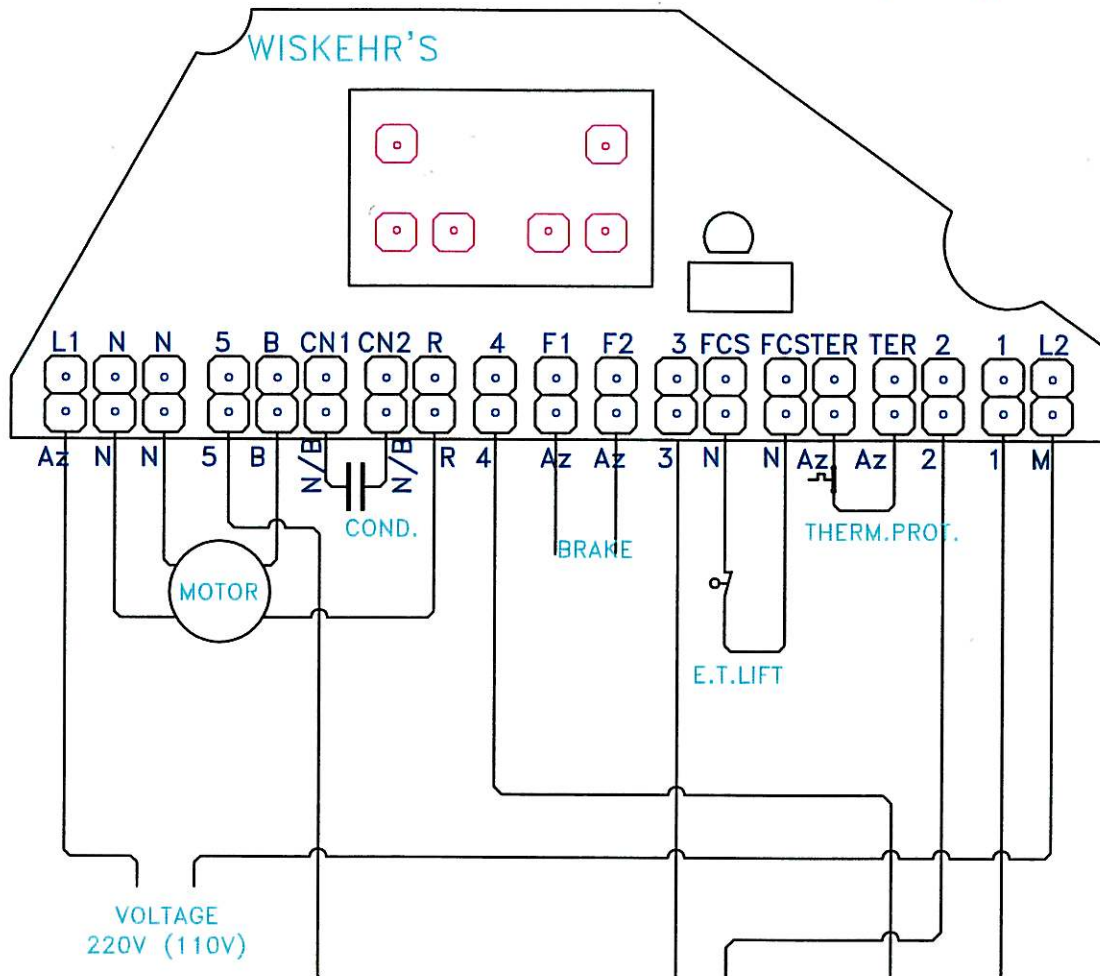

ELECTRONIC PLATE { ref.901130 (110V)
 ref.901230 (220V)

BUTTON PANEL W-4
 ("SIN SALTO")
 REF.: 900392

COLOURS:
 Az: BLUE
 B: WHITE
 N: BLACK
 N/B: BLACK or WHITE
 M: BROWN
 R: RED