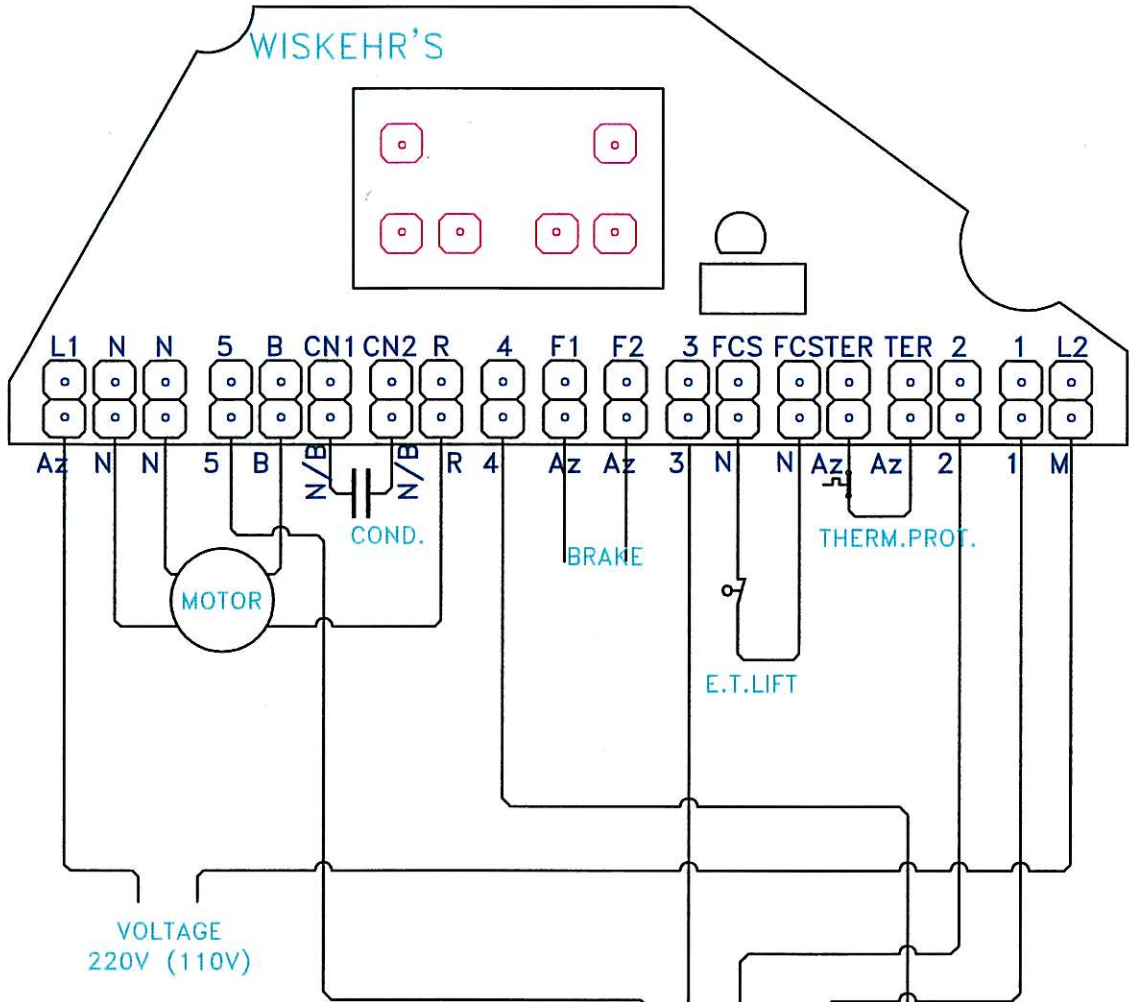

ELECTRONIC PLATE { ref.901130 (110V)
 { ref.901230 (220V)

BUTTON PANEL W-4
 ("SIN SALTO")
 REF.: 900392

COLOURS:
 Az: BLUE
 B: WHITE
 N: BLACK
 N/B: BLACK or WHITE
 M: BROWN
 R: RED