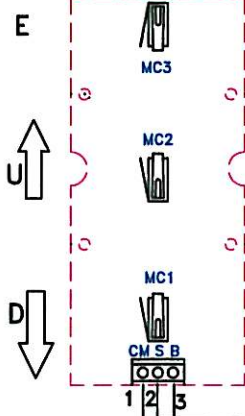

ELECTRONIC PLATE { ref.901115 (110V)
ref.901325 (220V)

BLACK (1)

BUTTON PANEL W-2
REF.: 900393

BLUE (2)

BROWN (3)

COLOURS:
Az: BLUE
B: WHITE
N: BLACK
N/B: BLACK or WHITE
M: BROWN
R: RED