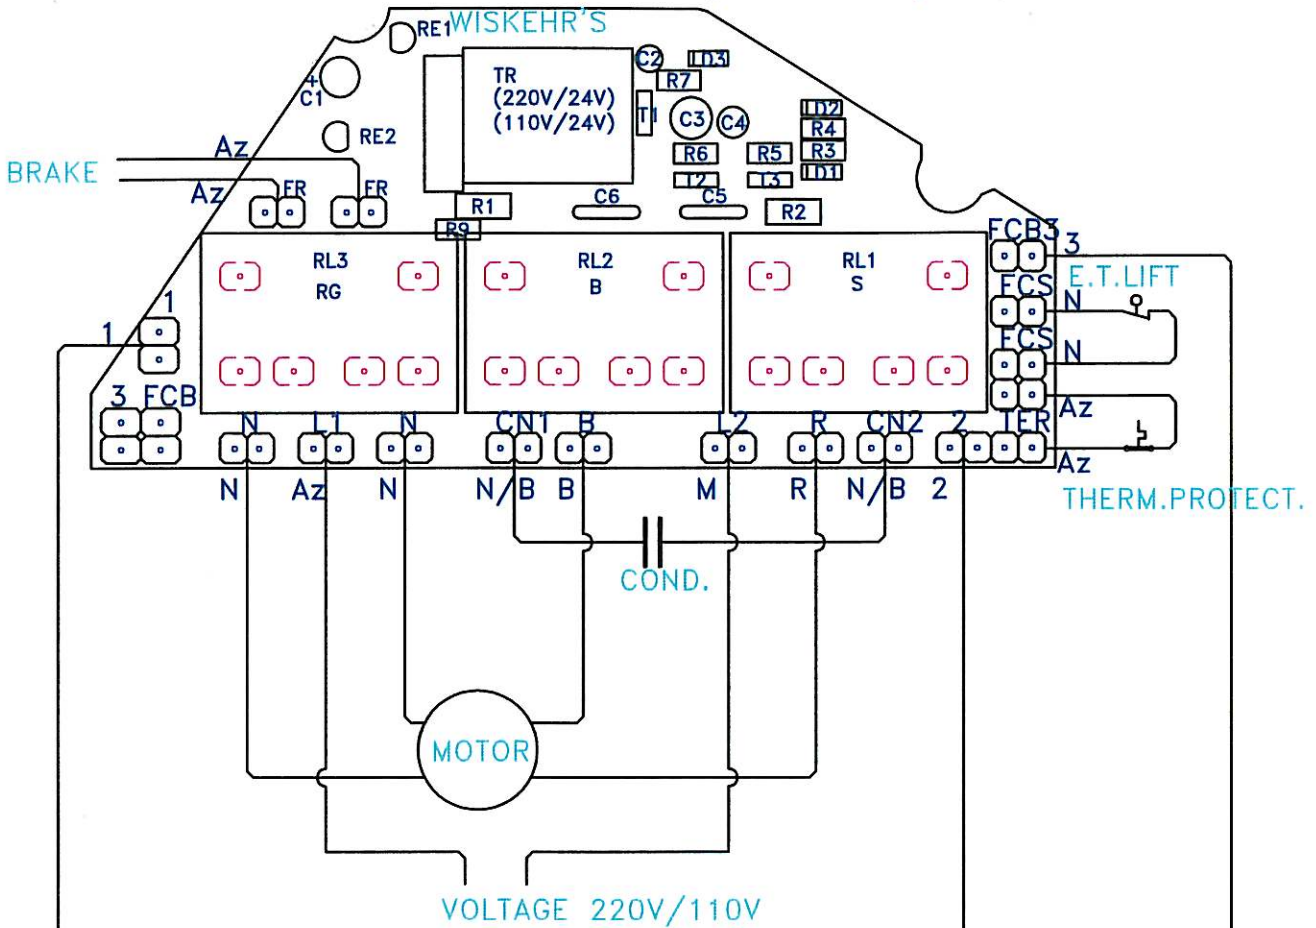

ELECTRONIC PLATE { ref.901115 (110V)
ref.901325 (220V)

BLACK (1)

BUTTON PANEL W-2
REF.: 900393

BLUE (2)

BROWN (3)

COLOURS:
Az: BLUE
B: WHITE
N: BLACK
N/B: BLACK or WHITE
M: BROWN
R: RED