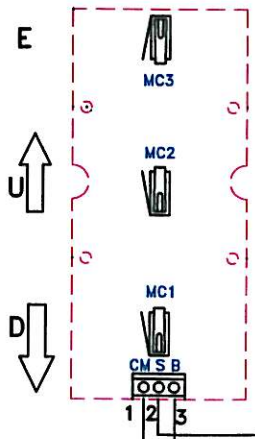

ELECTRONIC PLATE

ref.901115 (110V)  
ref.901325 (220V)

BLACK (1)

BUTTON PANEL W-2  
REF.: 900393

BLUE (2)

BROWN (3)

- COLOURS:
- Az: BLUE
  - B: WHITE
  - N: BLACK
  - N/B: BLACK or WHITE
  - M: BROWN
  - R: RED