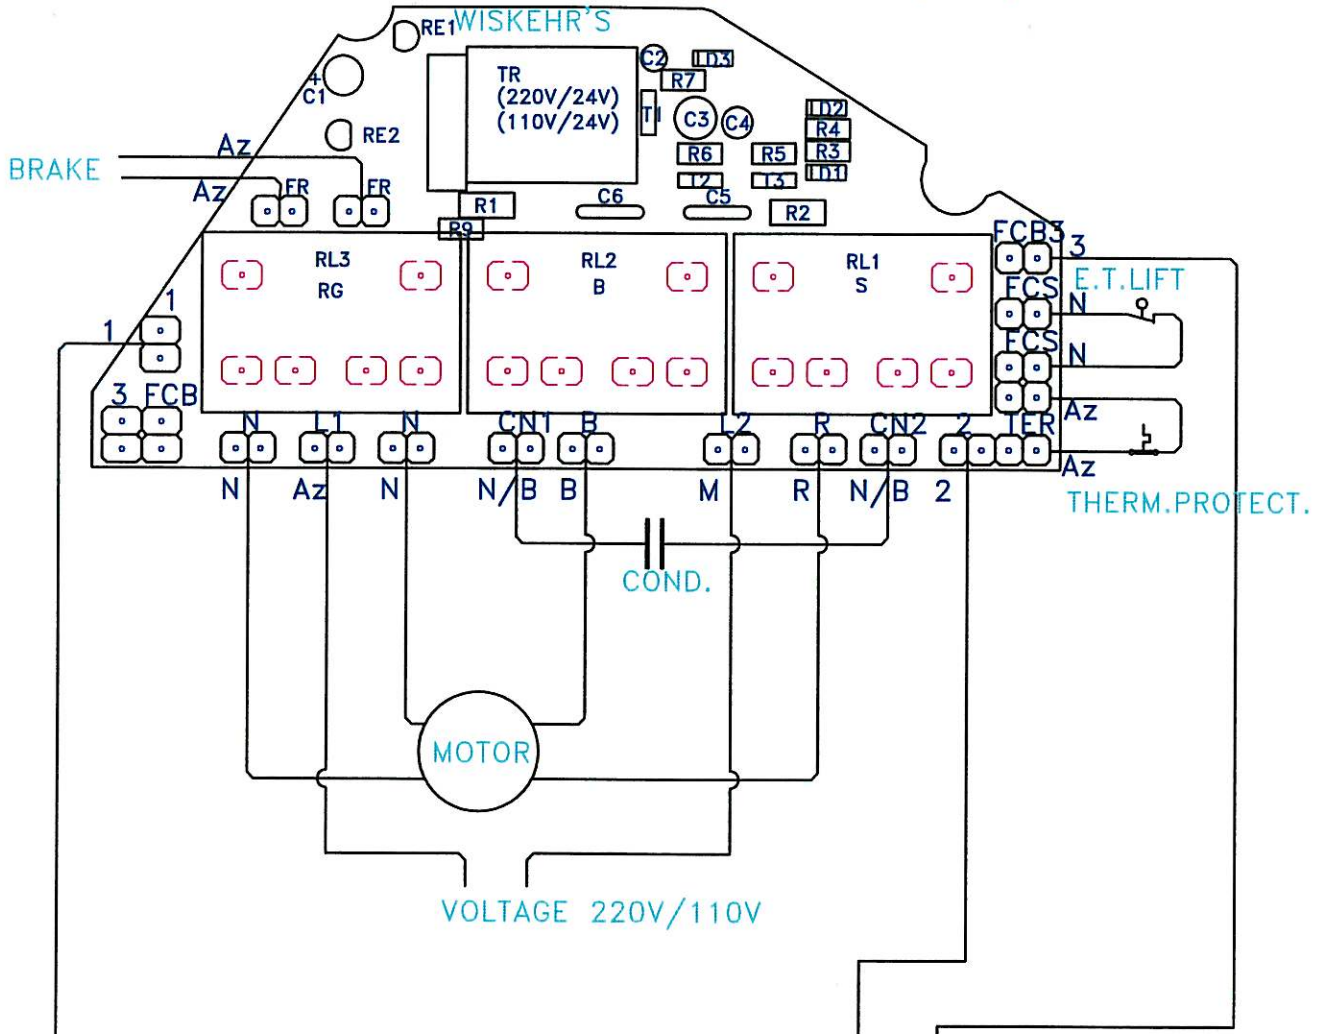

ELECTRONIC PLATE

ref.901115 (110V)  
ref.901325 (220V)

BLACK (1)

BUTTON PANEL W-2  
REF.: 900393

BLUE (2)

BROWN (3)

- COLOURS:
- Az: BLUE
  - B: WHITE
  - N: BLACK
  - N/B: BLACK or WHITE
  - M: BROWN
  - R: RED